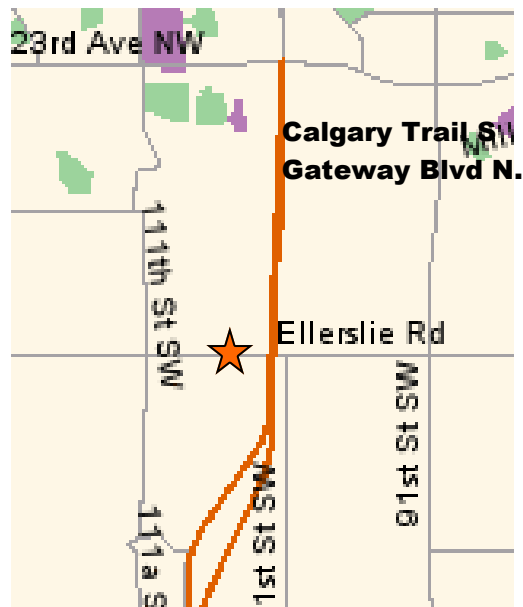

Tami Johnston - 780 432-0266

How Do I find ERBC?

**10603 Ellerslie Road SW
Edmonton, AB T6W 1A1**

Follow Calgary Trail South to the Ellerslie Road Exit. Turn West at top of exit. The church is on your left, just past the bridge and up the hill.